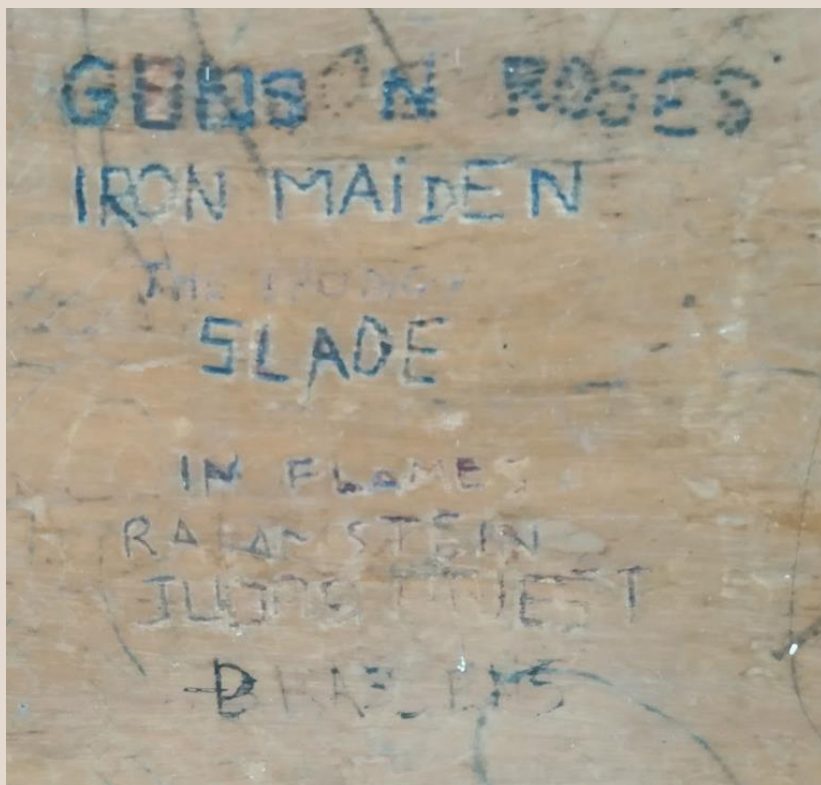

Graffiti

D573; D574; D575; D576

Inscription	GUNS N ROSES
Corpus	Desktop
Location	Desktop Peixotto Campus Université de Bordeaux
Form	Pen, engraving