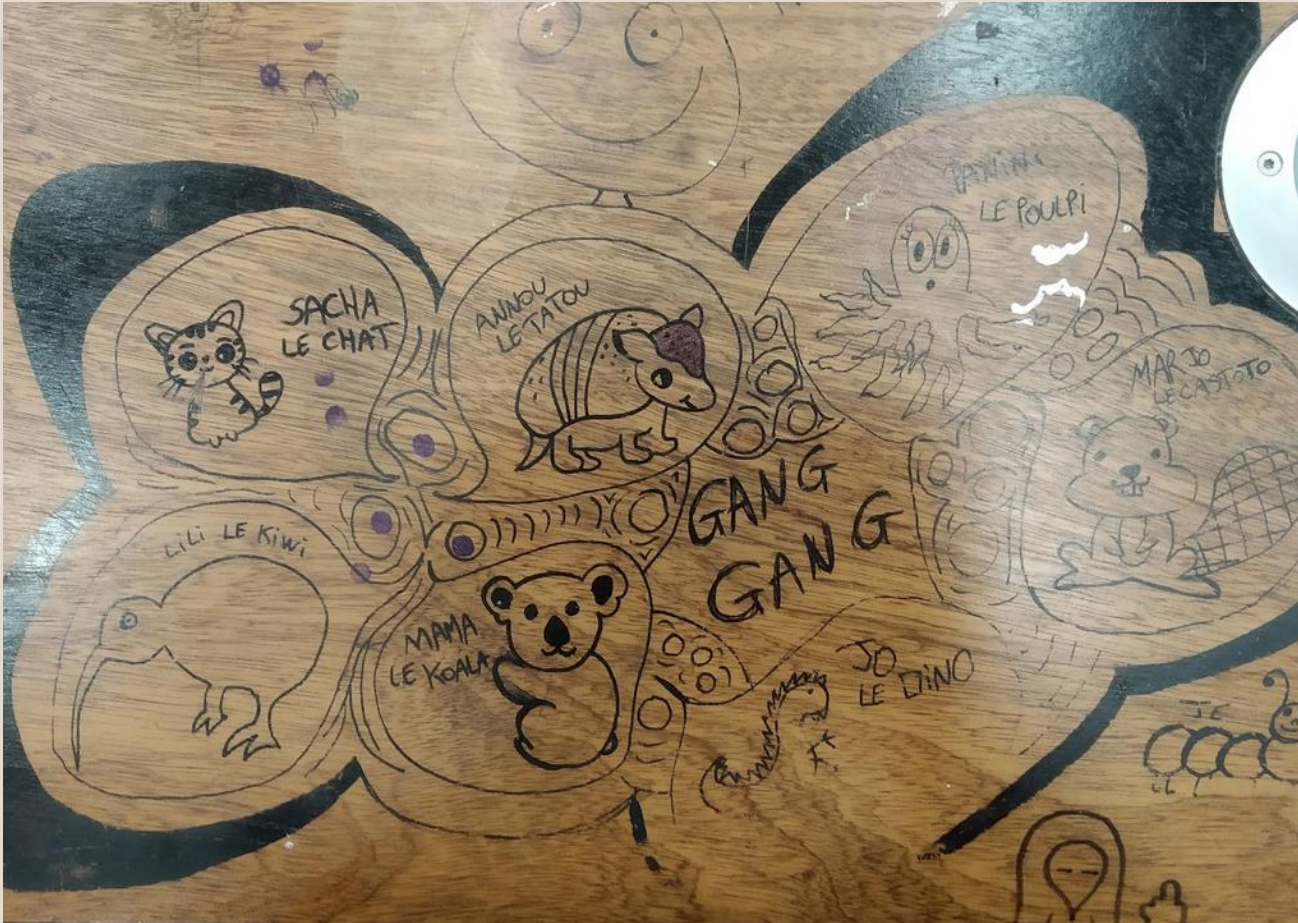

Graffiti D61

Inscription	GANG GANG
Corpus	Desktop
Location	Desktop Université Bordeaux Montaigne
Form	Desktop