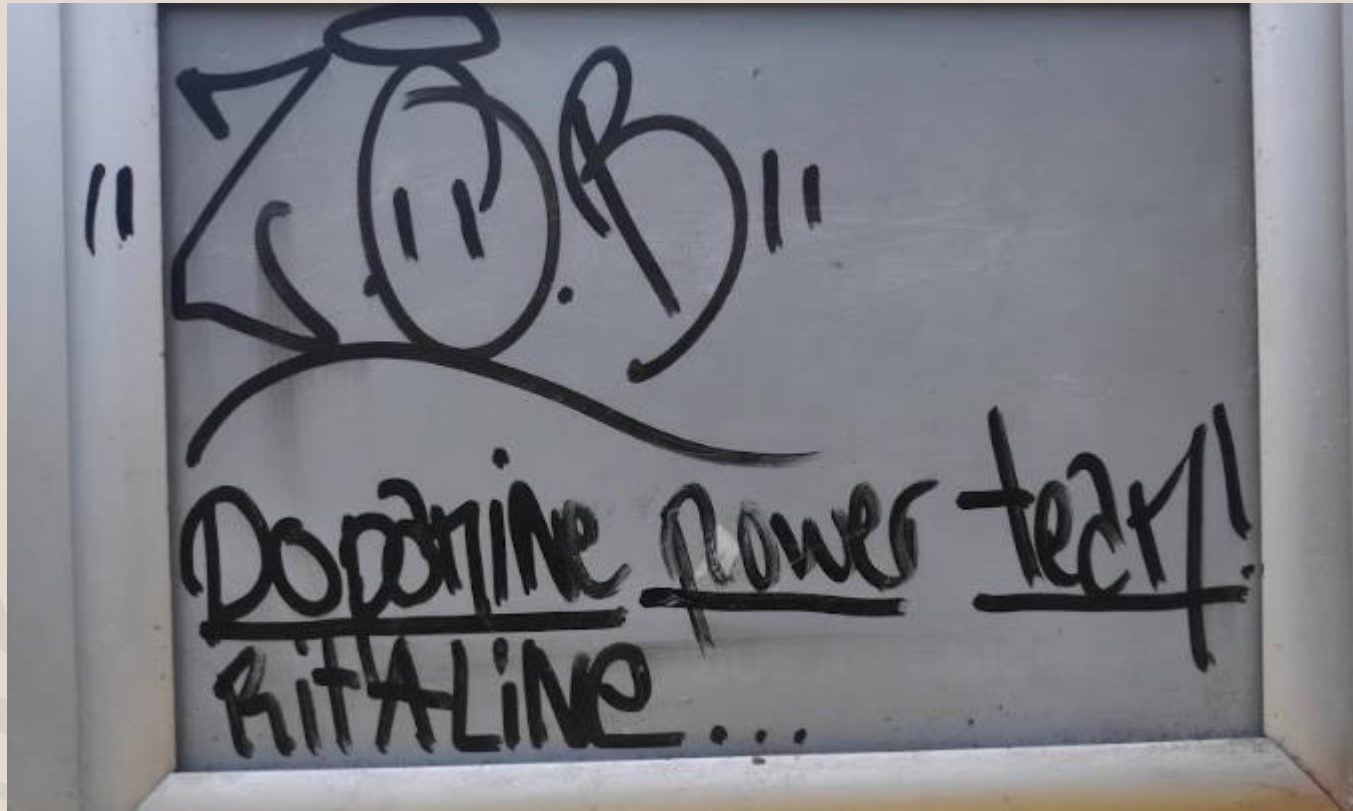

Graffiti C198

Inscription	ZOB Dopamine power team! RitALiNe
Corpus	City
Location	Public sign Cours Victor Hugo Bordeaux
Form	Graffiti pen