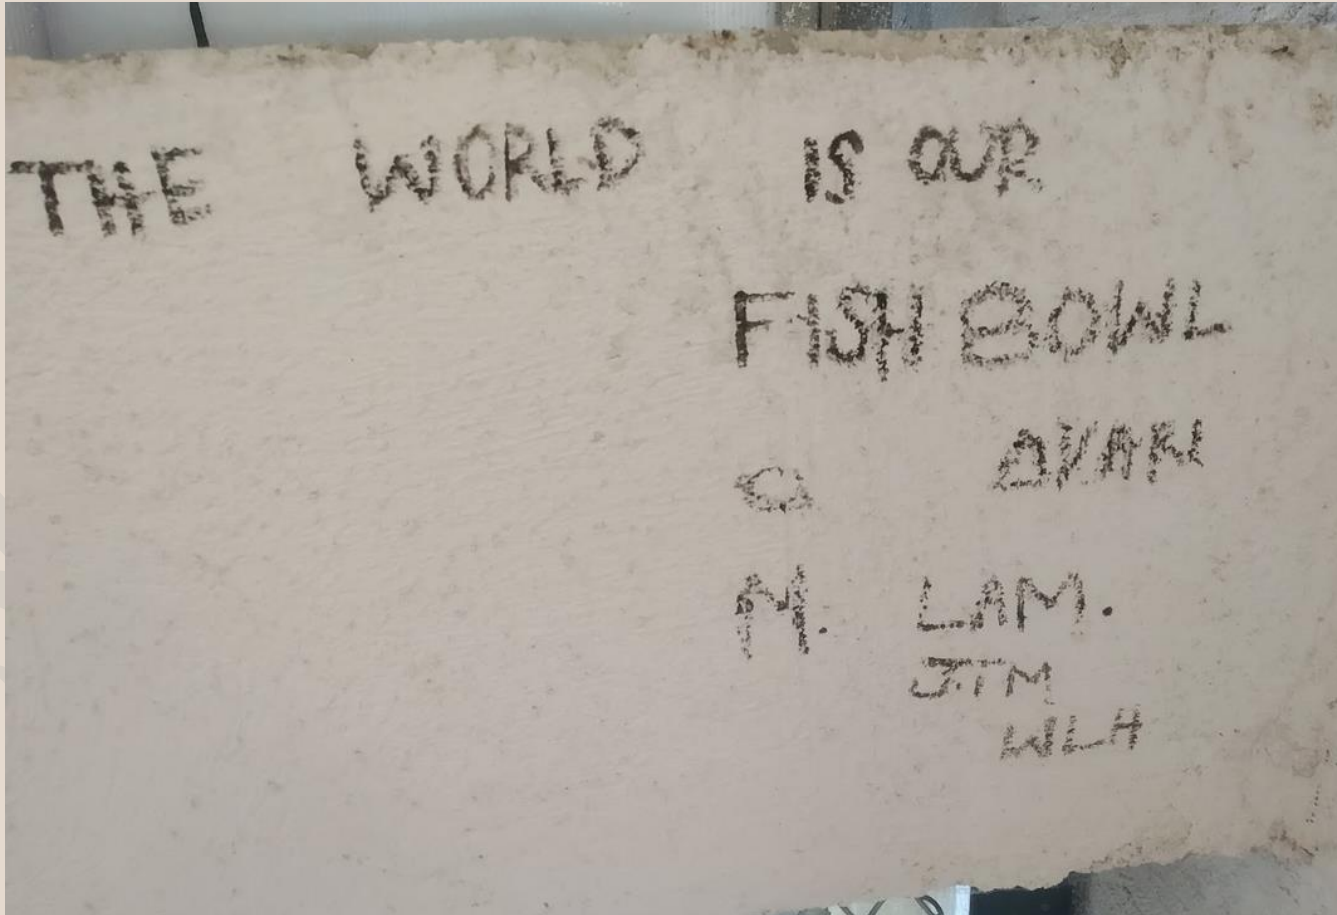

Graffiti D102

Inscription	THE WORLD IS OUR FISH BOWL a AVARI M. LAM. <u>J.TM</u> WLH
Corpus	Desktop
Location	Desktop Université Bordeaux Montaigne
Form	Pen