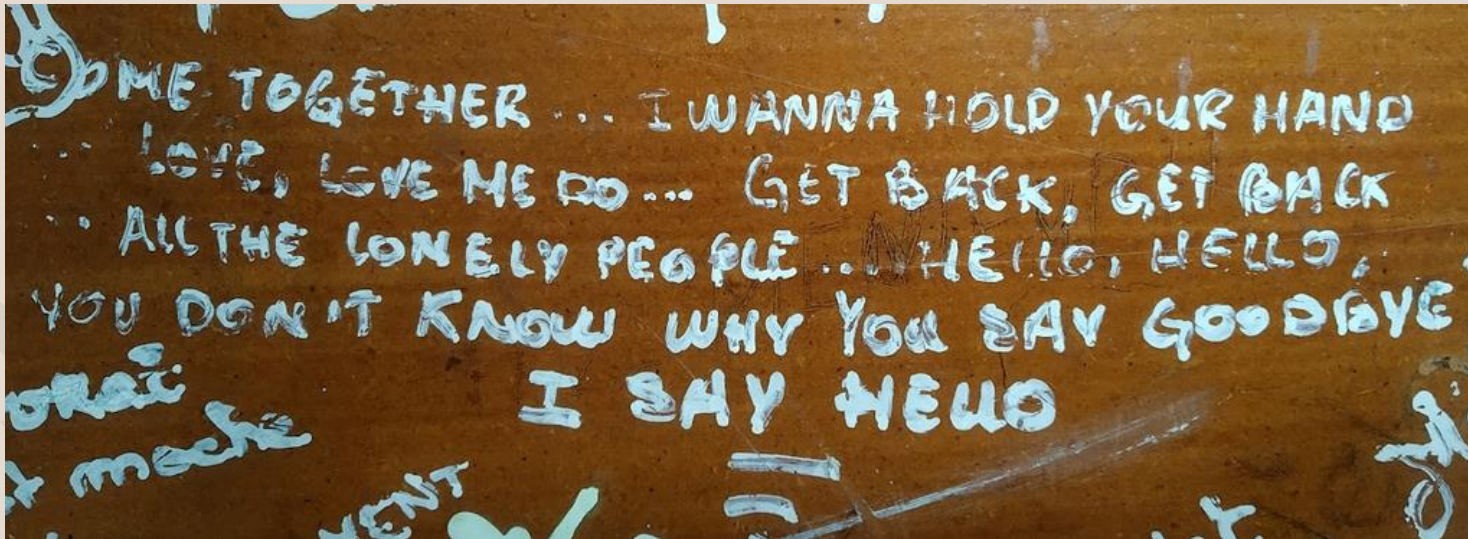

Graffiti D134

Inscription	COME TOGETHER ... I WANNA HOLD YOUR HAND ... LOVE, LOVE ME DO ... GET BACK, GET BACK ... ALL THE LONELY PEOPLE ... HELLO, HELLO, YOU DON'T KNOW WHY YOU SAY GOODBYE I SAY HELLO
Corpus	Desktop
Location	Desktop Victoire Campus Université de Bordeaux
Form	Corrector fluid