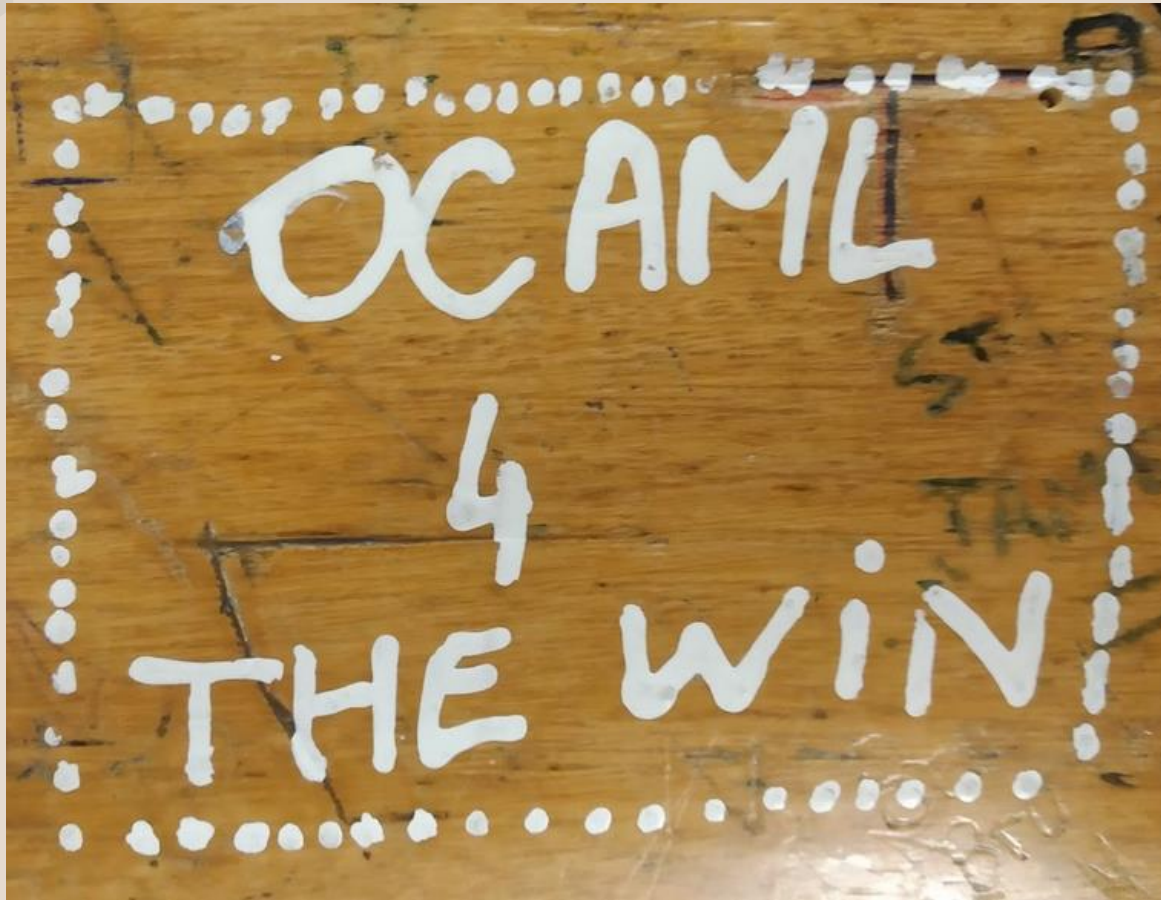

Graffiti D367

Inscription	OCAML 4 THE WIN
Corpus	Desktop
Location	Desktop Peixotto Campus Université de Bordeaux
Form	Corrector Fluid