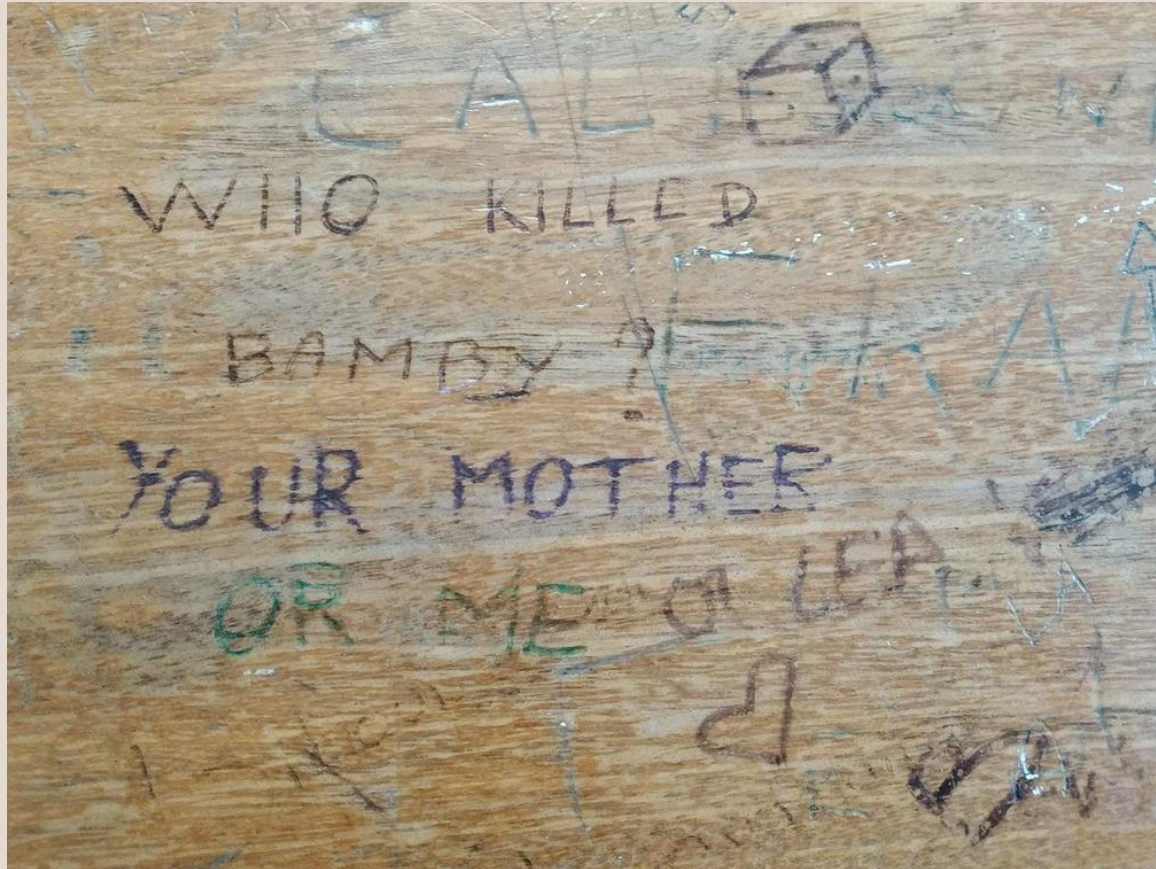

Graffiti D535

Inscription	WHO KILLED BAMBY ? YOUR MOTHER OR ME OR LEA ♥
Corpus	Desktop
Location	Desktop Peixotto Campus Université de Bordeaux
Form	Pen, engraving