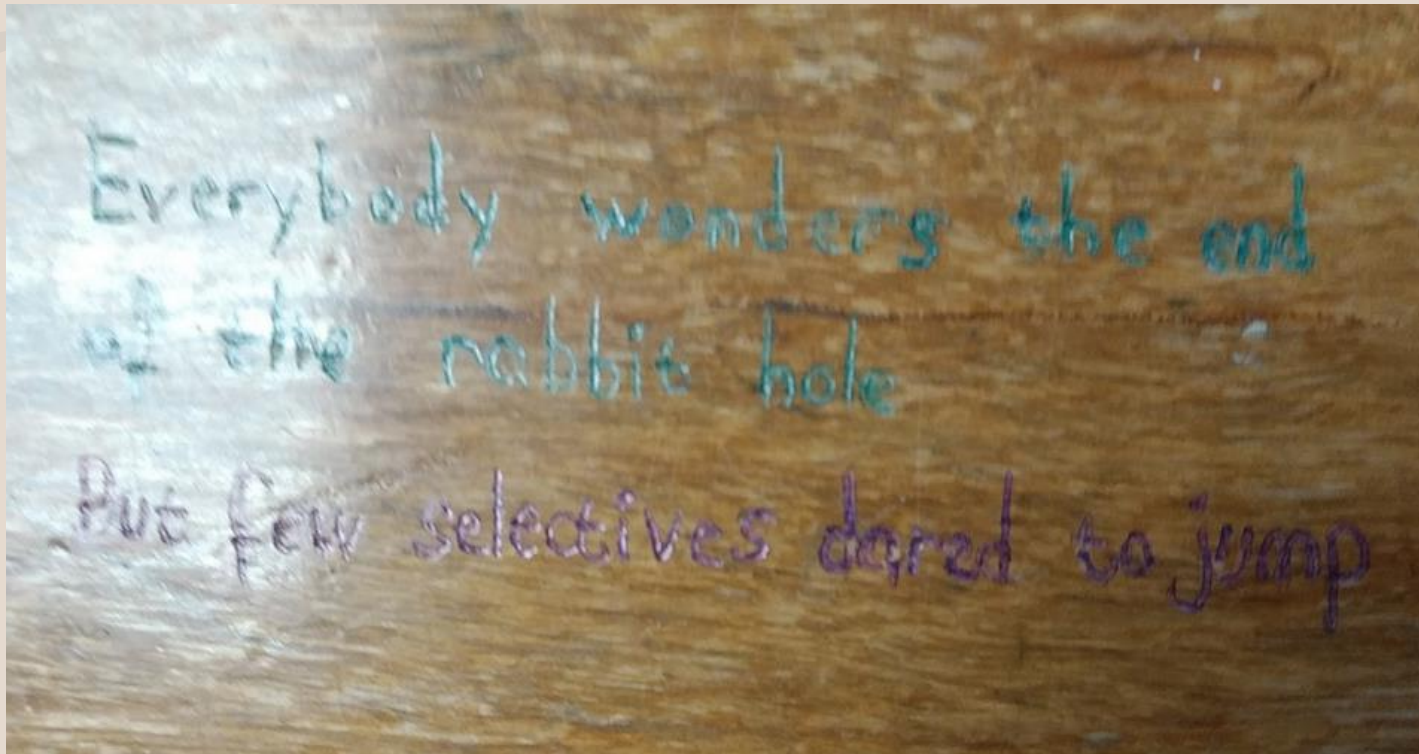

Graffiti D549

Inscription	Everybody wonders the end at the rabbit hole But few selectives dared to jump
Corpus	Desktop
Location	Desktop Peixotto Campus Université de Bordeaux
Form	Pen, engraving