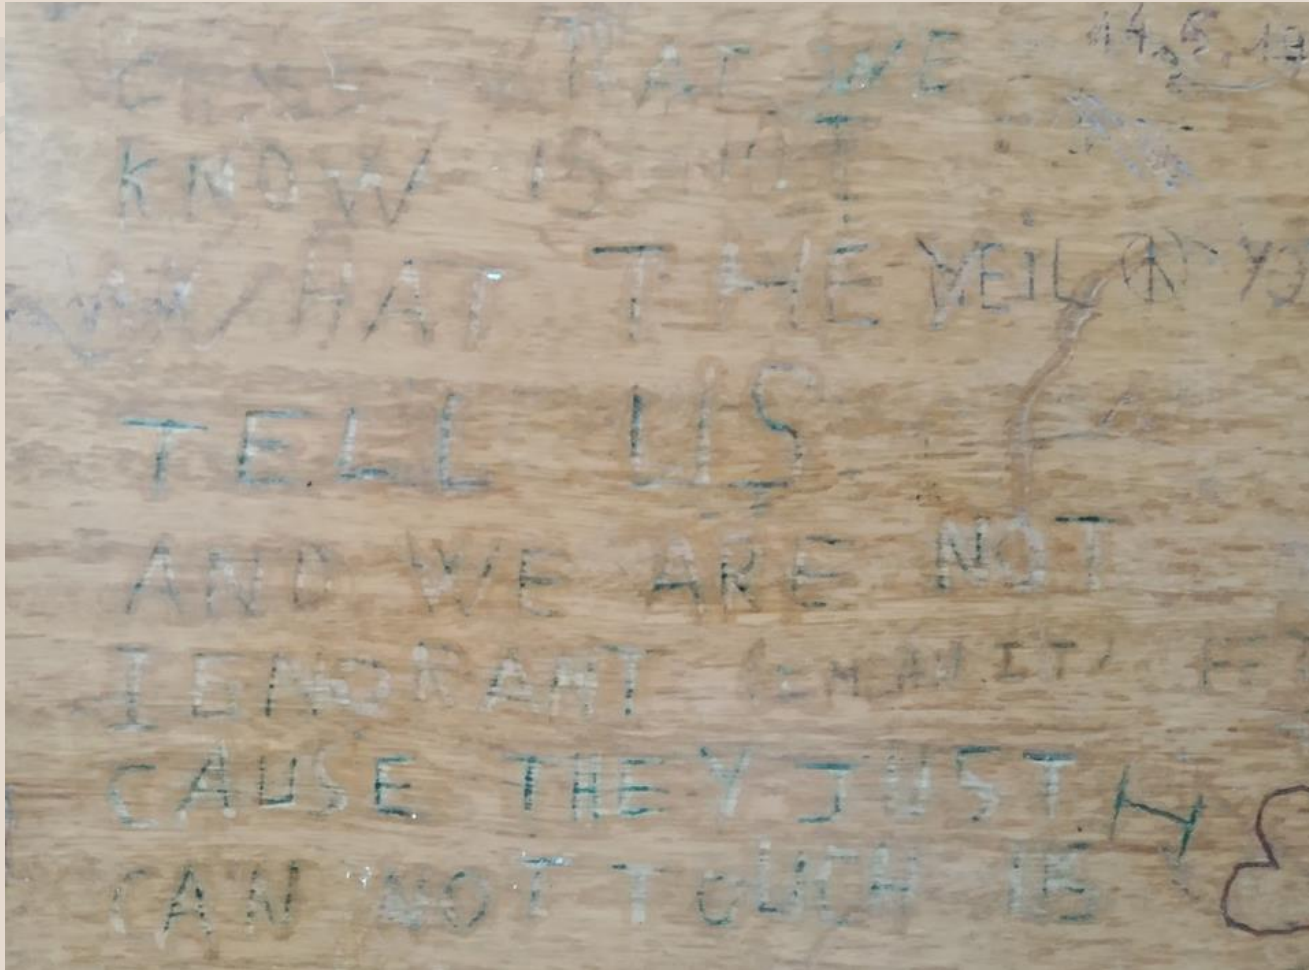

Graffiti D557

Inscription	[?] WE KNOW IS NOT WHAT THEY TELL US AND WE ARE NOT IGNORANT CAUSE THE Y JUST CAN NOT TOUCH US
Corpus	Desktop
Location	Desktop Peixotto Campus Université de Bordeaux
Form	Pen, engraving