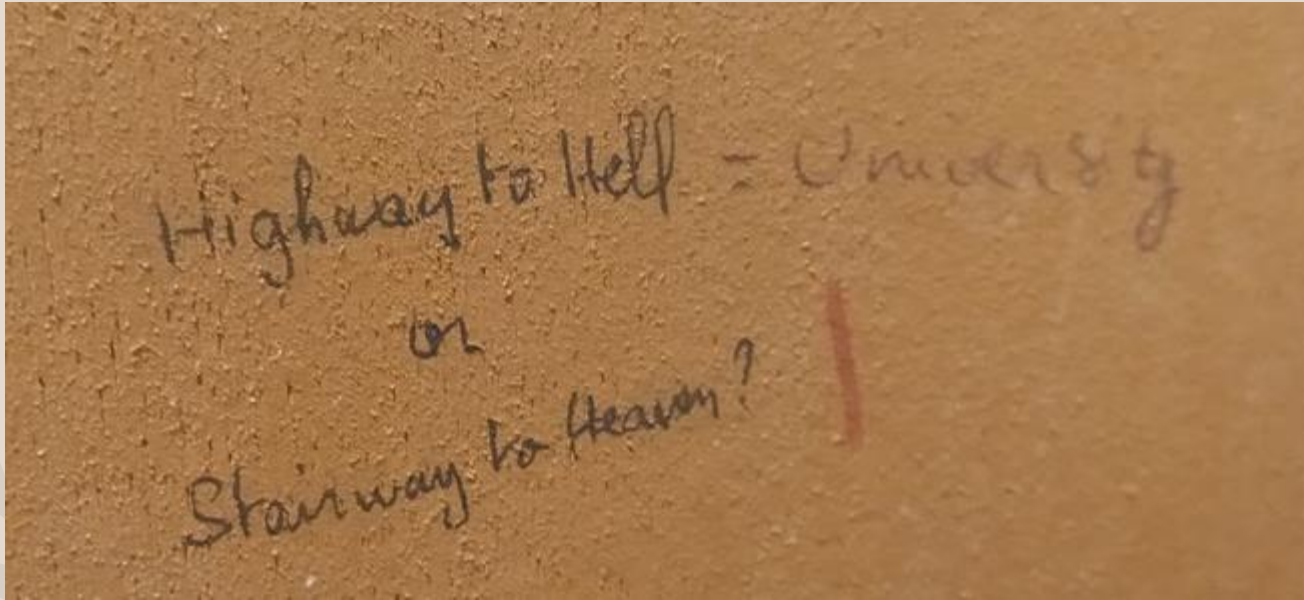

Graffiti T18

Inscription	Highway to Hell = University or Stairway to Heaven ?
Corpus	Toilet
Location	Wall Université Bordeaux Montaigne
Form	Pen