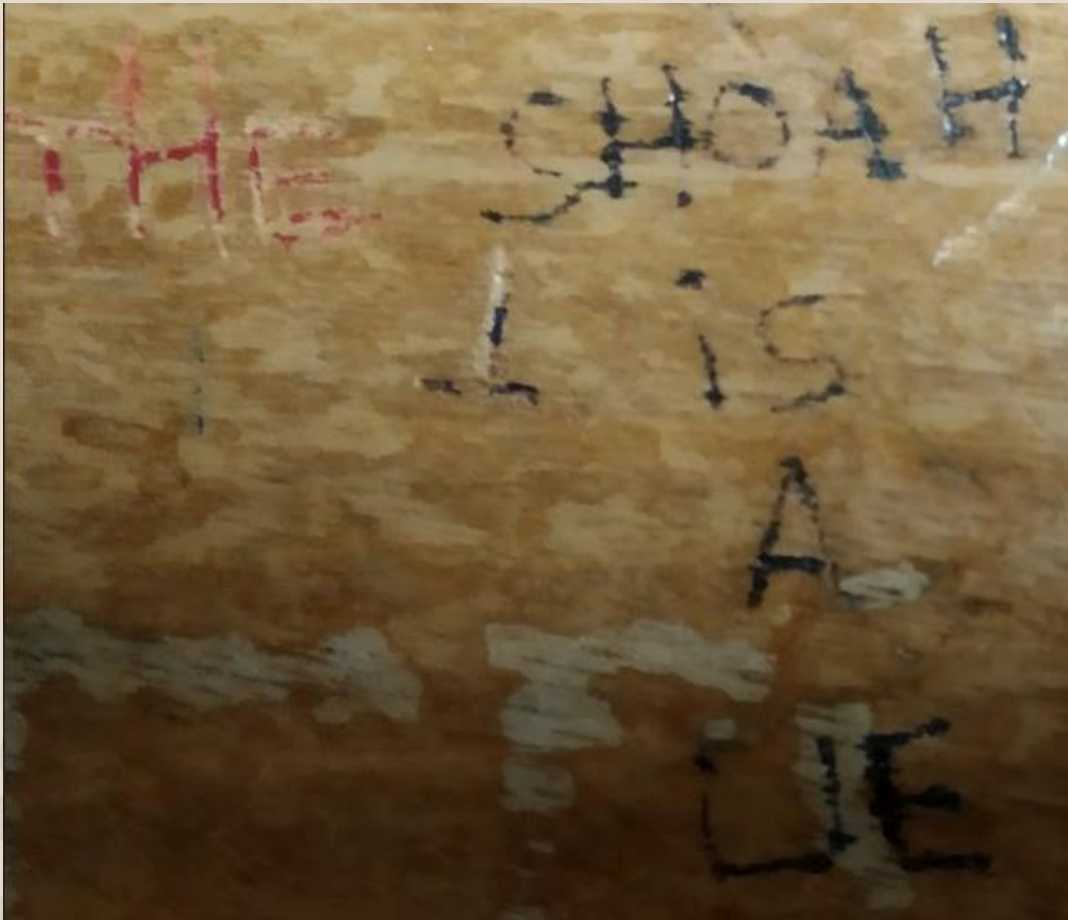

Graffiti D340

Inscription	THE SHOAH IS A LIE
Corpus	Desktop
Location	Desktop Peixotto Campus Université de Bordeaux
Form	Pen, engraving