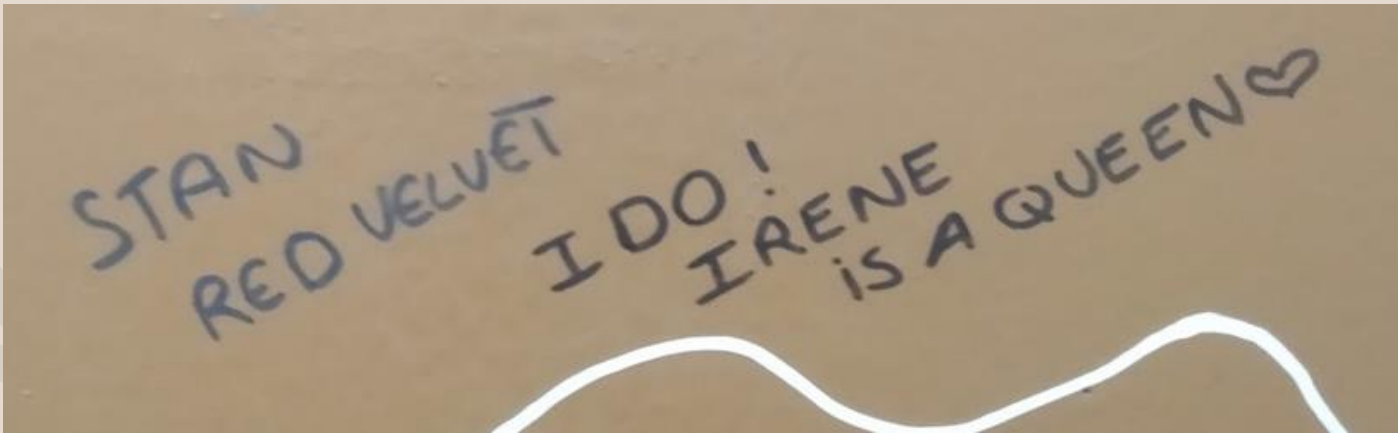

Inscription	ACAB
Corpus	Toilet
Location	Door Victoire Campus Université de Bordeaux
Form	Pen

Graffiti T8; T9

Inscription	STAN RED VELVET; I DO ! IRENE IS A QUEEN ♡
Corpus	Toilet
Location	Wall Université Bordeaux Montaigne
Form	Pen