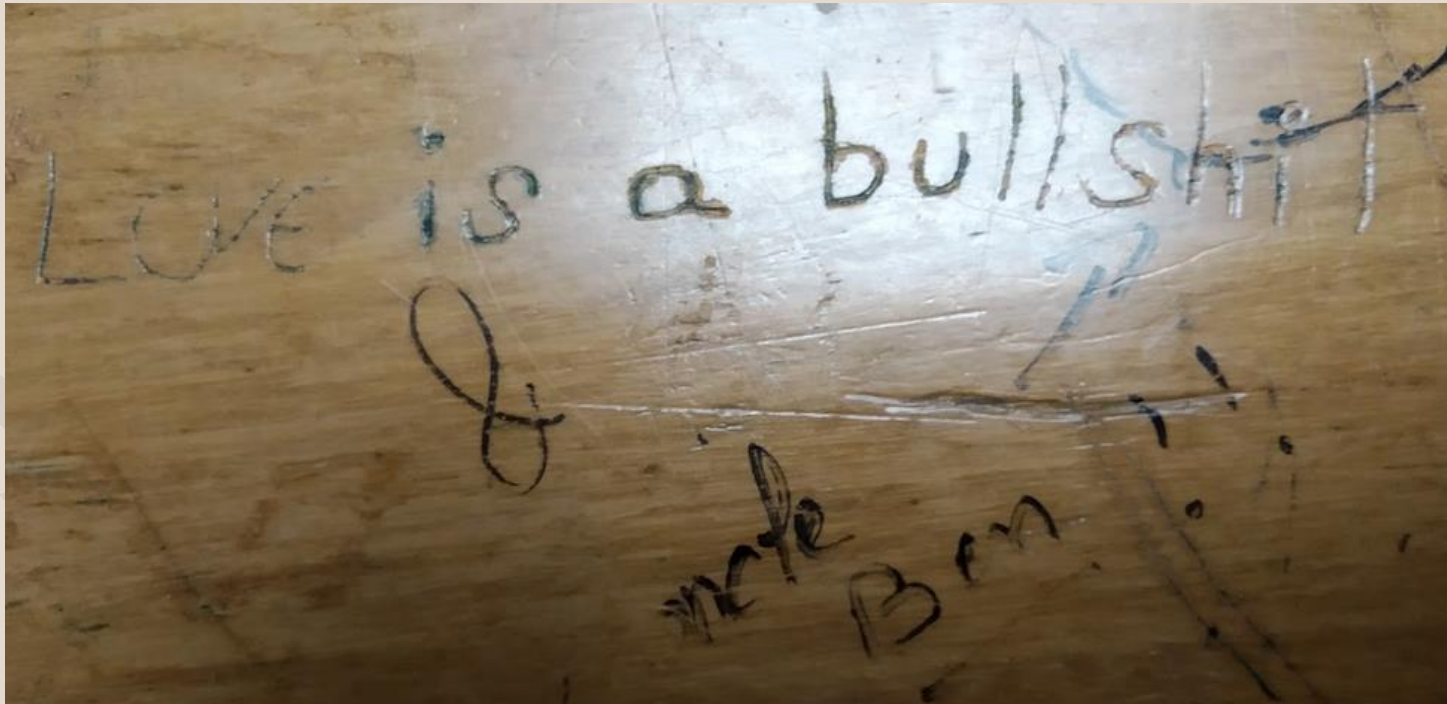

Graffiti D388

Inscription	LOVE is a bullshit & note Ben !!
Corpus	Desktop
Location	Desktop Peixotto Campus Université de Bordeaux
Form	Pen, engraving