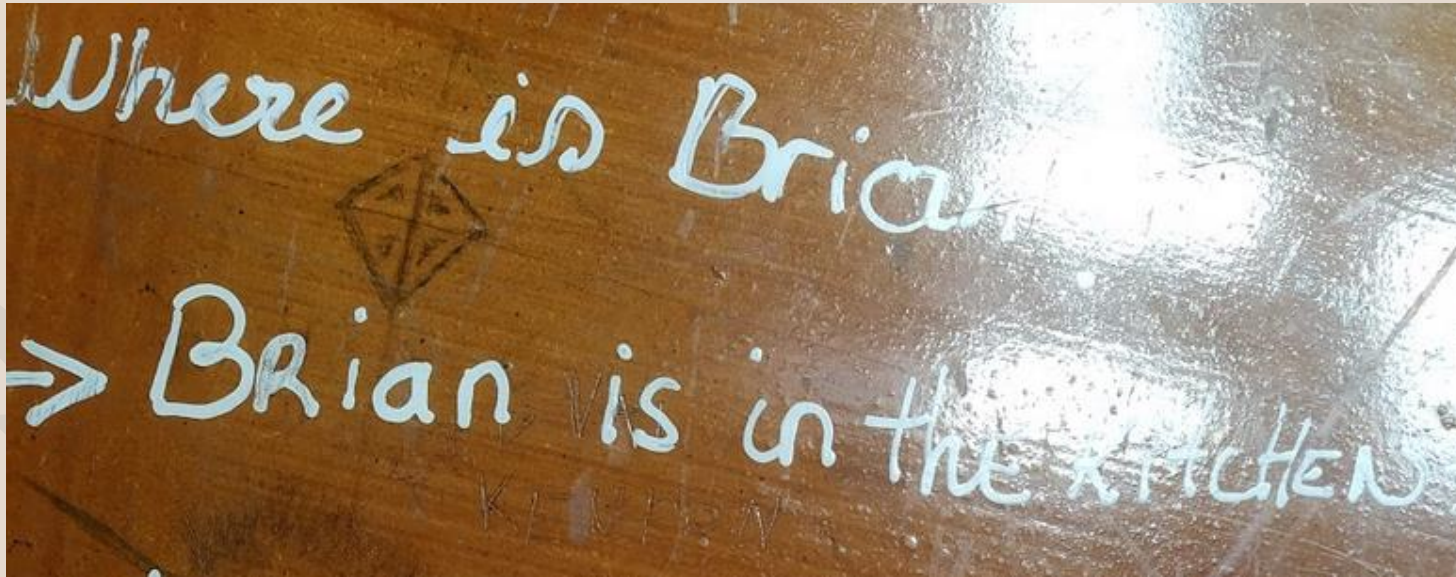

Graffiti D138

Inscription	Dark Vador j't'encule
Corpus	Desktop
Location	Desktop Victoire Campus Université de Bordeaux
Form	Corrector fluid

Graffiti D139

Inscription	Where is Brian? Brian is in the kitchen.
Corpus	Desktop
Location	Desktop Victoire Campus Université de Bordeaux
Form	Corrector fluid