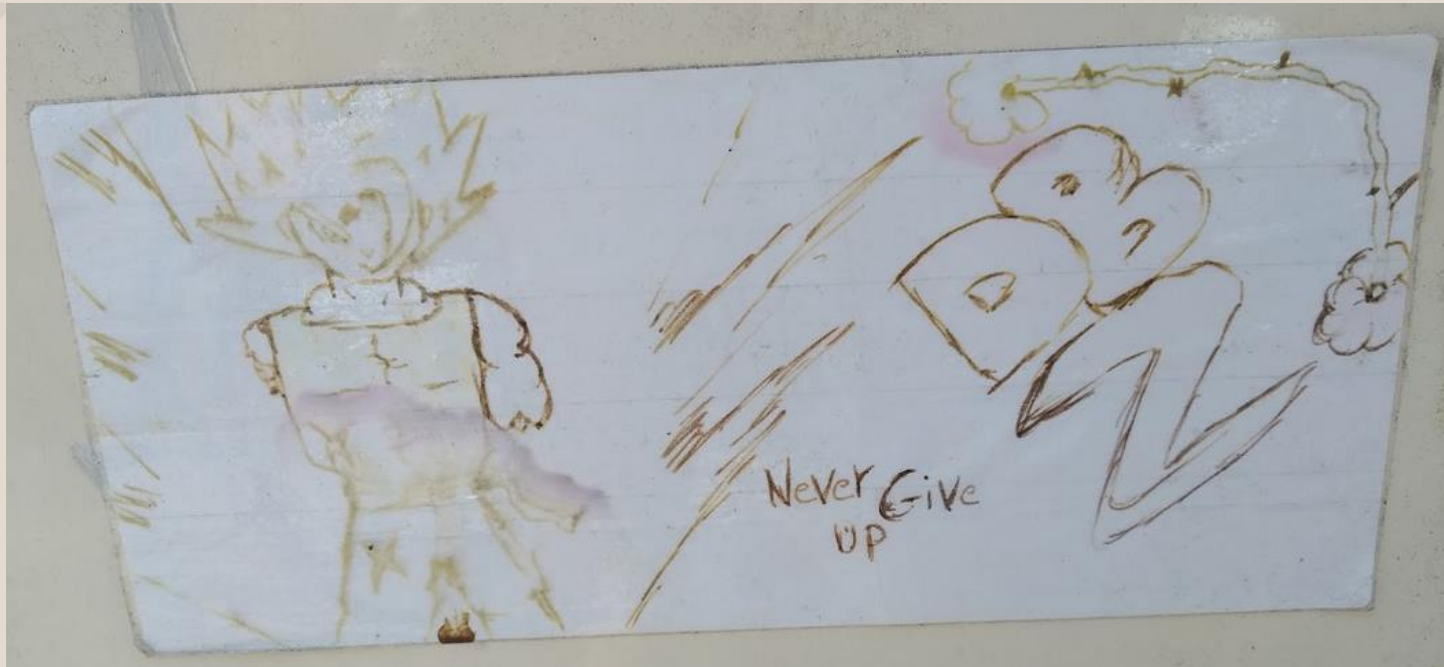

Graffiti D209

Inscription	Never Give up
Corpus	Desktop
Location	Wall Victoire Campus Université de Bordeaux
Form	Pen