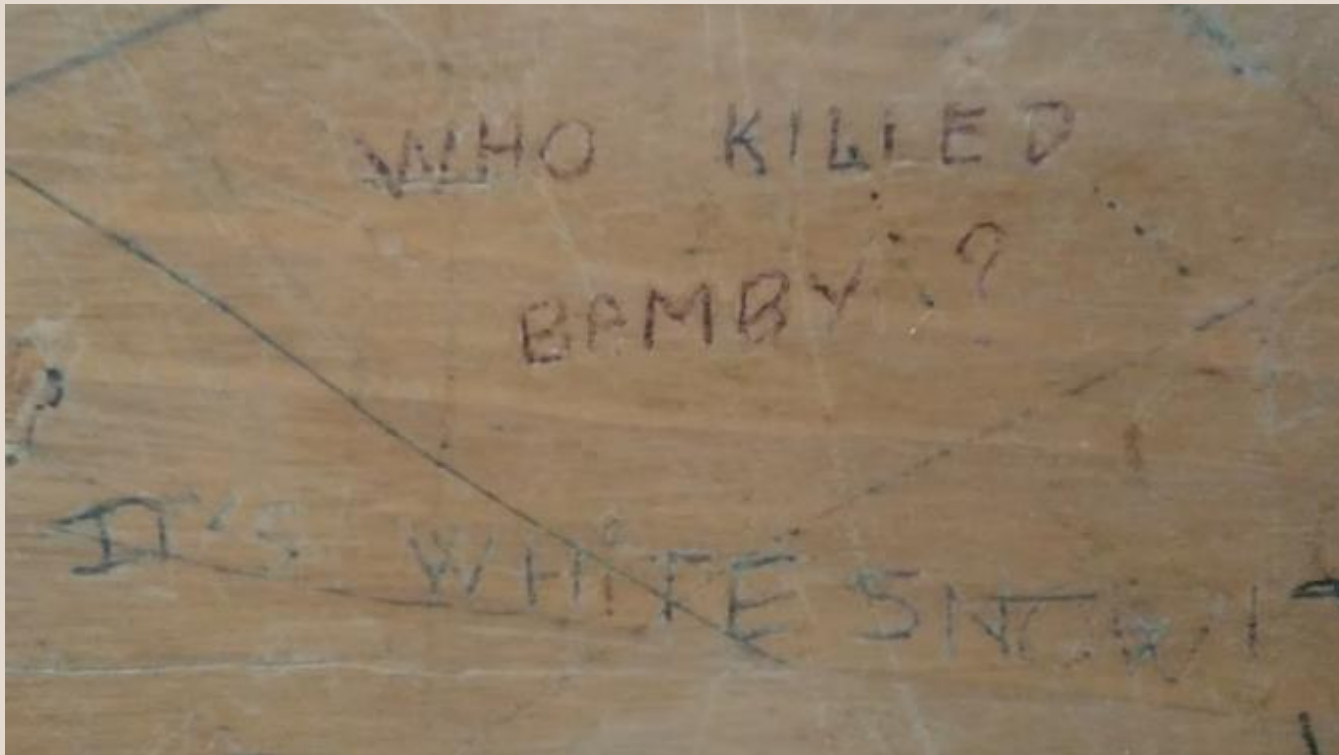

Graffiti D637

Inscription	WHO KILLE BAMBY ? IT'S WHITE SNOW!
Corpus	Desktop
Location	Desktop Peixotto Campus Université de Bordeaux
Form	Pen, engraving