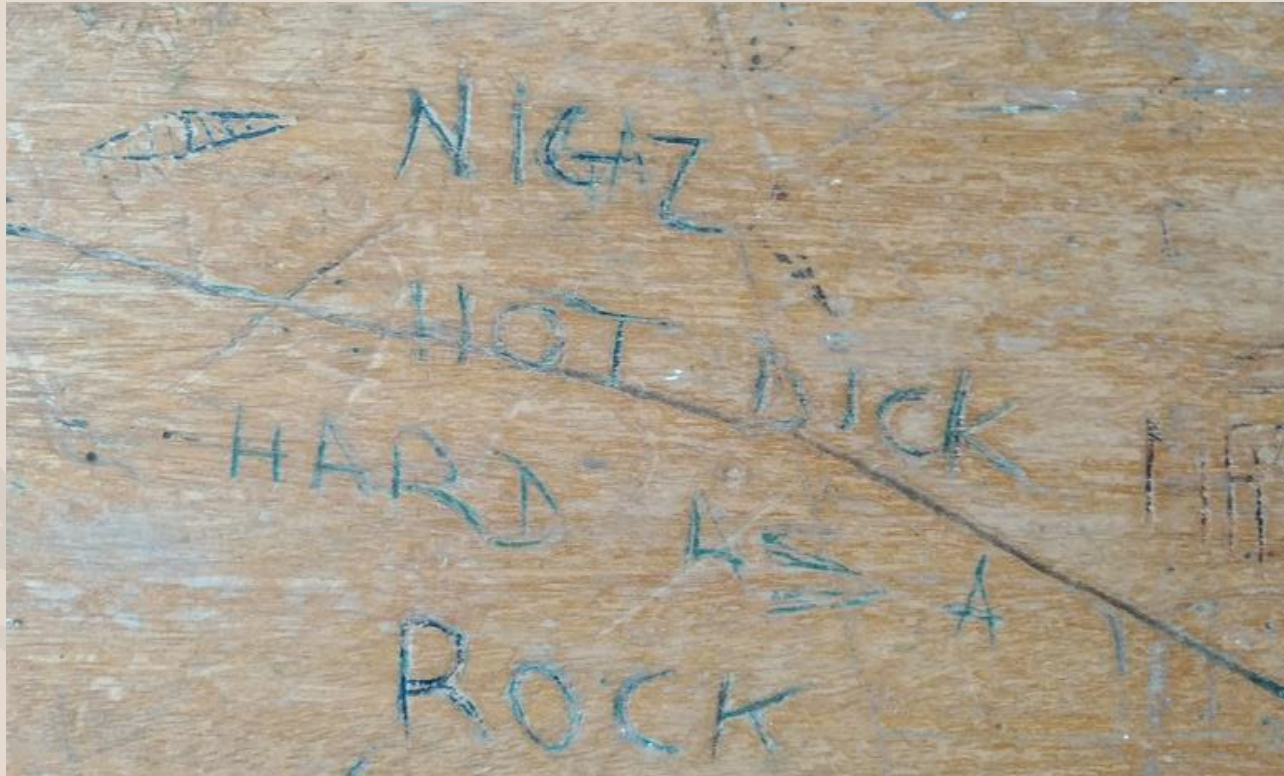

Graffiti D510

Inscription	NiGAZ HOT DiCK HARD AS A ROCK
Corpus	Desktop
Location	Desktop Peixotto Campus Université de Bordeaux
Form	Pen, engraving