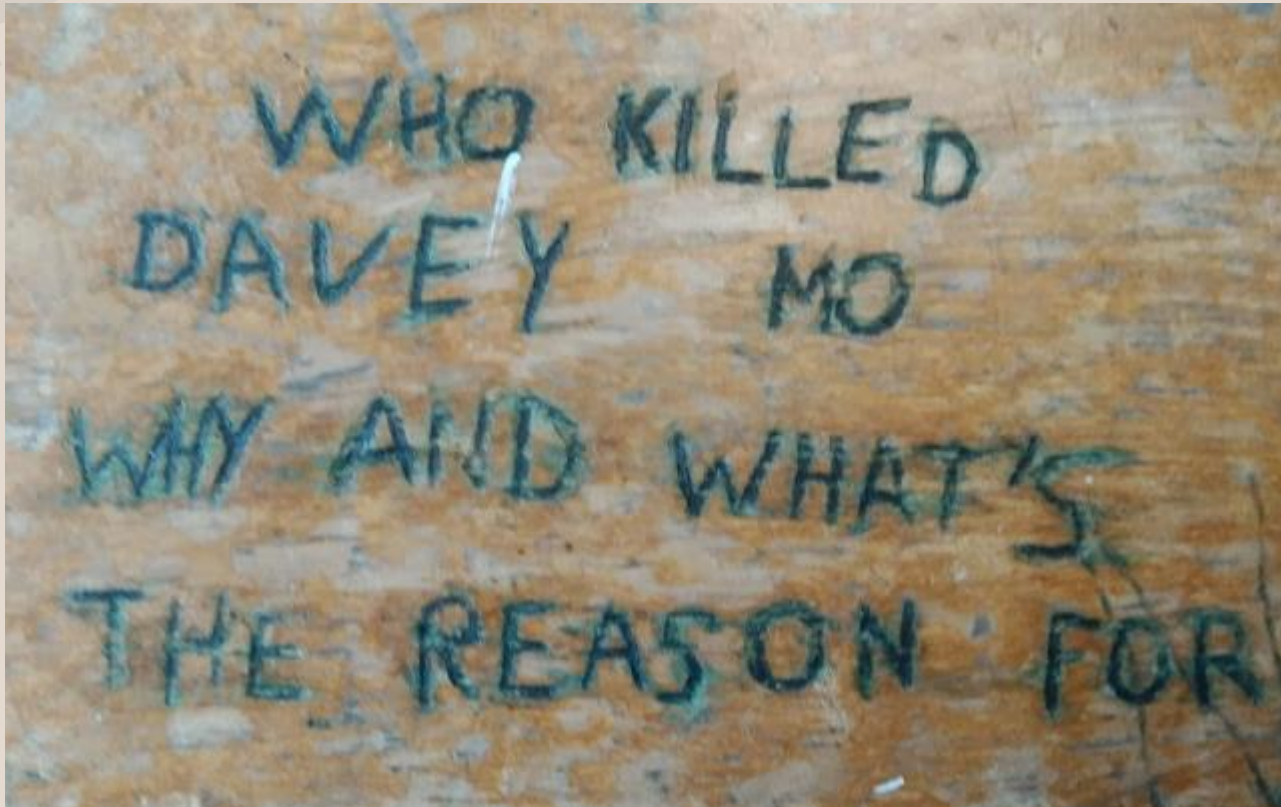

Graffiti D489

Inscription	WHO KILLED DAVEY MO WHY AND WHAT'S THE REASON FOR
Corpus	Desktop
Location	Desktop Peixotto Campus Université de Bordeaux
Form	Pen, engraving

Graffiti D486

Inscription	DOG EAT DOG
Corpus	Desktop
Location	Desktop Peixotto Campus Université de Bordeaux
Form	Pen, engraving