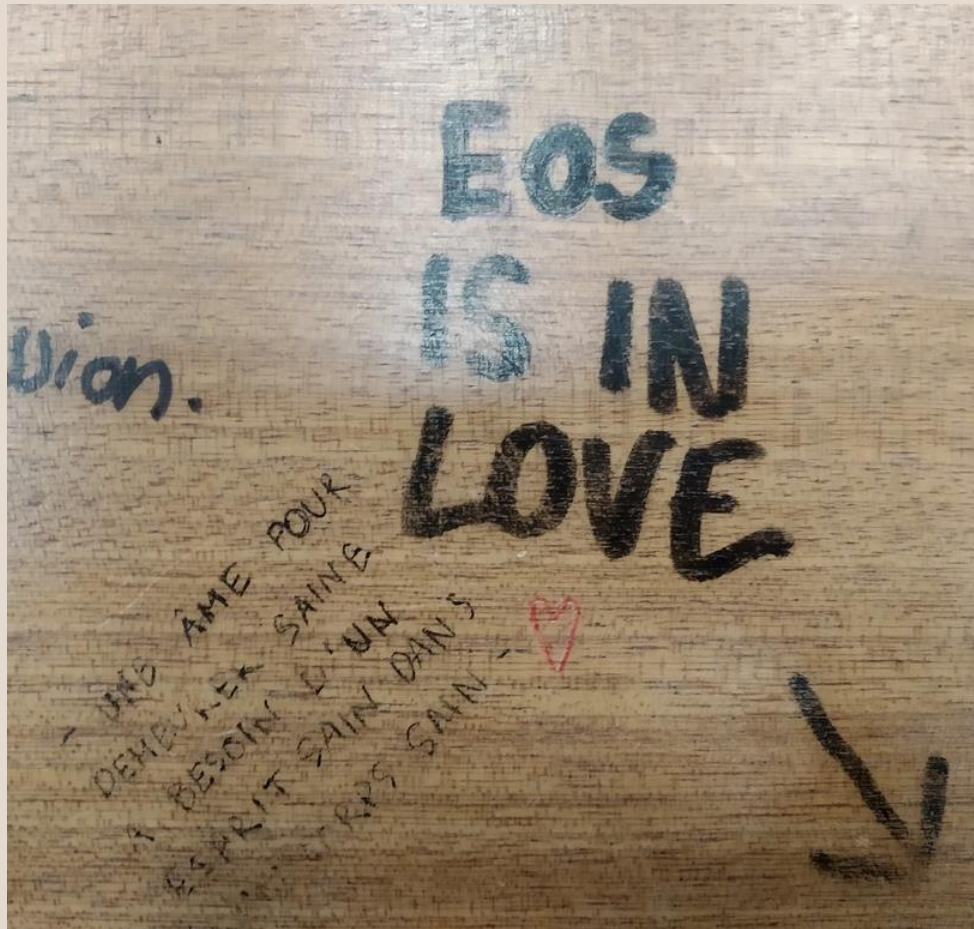

Graffiti D49

Inscription	EOS IS IN LOVE
Corpus	Desktop
Location	Desktop Université Bordeaux Montaigne
Form	Pen