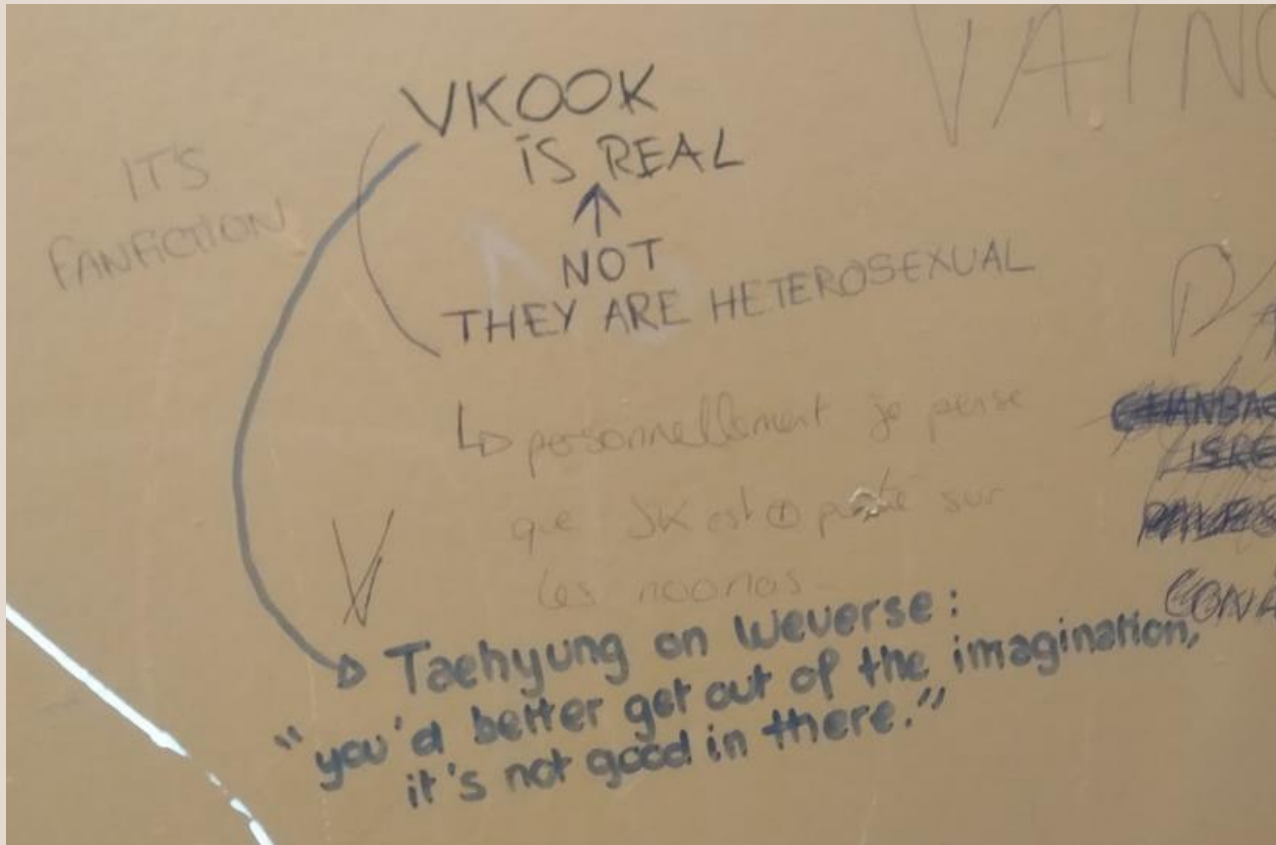

Graffiti

T10; T11; T12; T13

Inscription	VKOOK IS REAL; NOT THEY ARE HETEROSEXUAL; IT'S FANFICTION; Taehyung on weverse : "you'd better get out of the imagination, it's not good in there."
Corpus	Toilet
Location	Wall Université Bordeaux Montaigne
Form	Pen